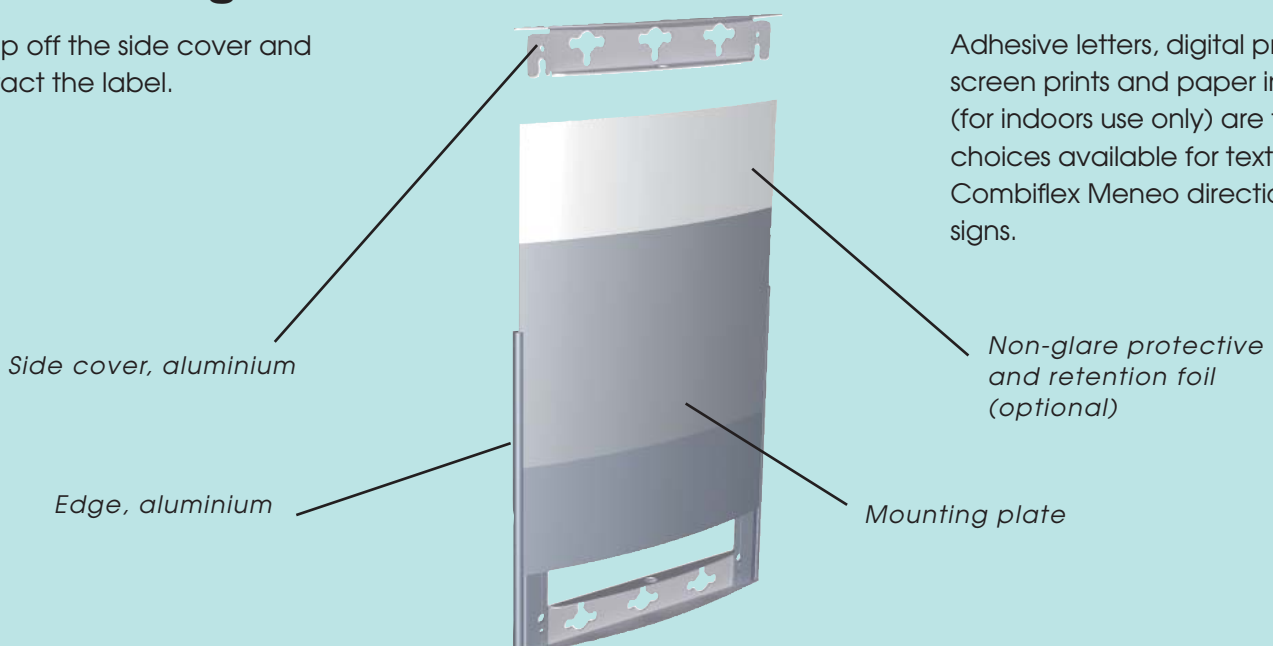

New inserts: quick - easy - flexi

Meneo door signs

Paper inserts, colour foils or foil lettering make it easy to implement colour guidance schemes. Signs even allow for labelling on both faces.

Label change:

With its quick and easy label change, the system is particularly suited to multiple applications.

Simply twist the protective foil and paper to extract them from the support frame.

Simply replace the label by a new one.

Meneo directional signs

Flag-type sign with horizontal or vertical camber

Double-faced suspended sign with vertical camber

Four-faced suspended sign with vertical camber

Gebäude		A
		Ebene
Geburtshilfe		3
Humangenetik		2
Gynäkologie		1
Anästhesie - Frauen		1
Kreißzimmer		1
OP - Frauen		1
Ambulanz - Gynäkologie		1
Ambulanz - Schwangere		1
Großer & Kleiner Saal		1
IVF		1
Patienten Servicecenter		E
Ausgang		E
Kassa		E
Poststelle / Interne Logistik		E
Portier / Information		E
Zentrallager		1.UG

Wall sign with horizontal or vertical camber

Label change:

Snap off the side cover and extract the label.

Label:

Adhesive letters, digital prints, screen prints and paper inserts (for indoors use only) are the choices available for texts on Combiflex Meneo direction signs.