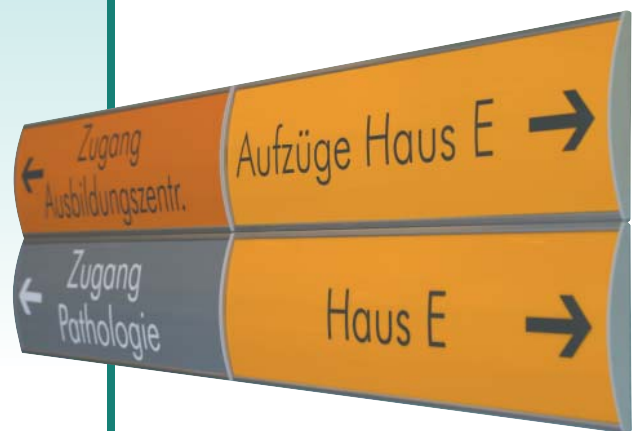

Combiflex

Meneo for better orientation

Combiflex Meneo - flexible sign

Welcome to Combiflex Meneo, the flexible sign system created by Forster. Meneo stands for multiple design and labelling options. Straightforward handling and timeless design combine to make Meneo especially attractive. Meneo provides clarity of guidance. Whether directional sign, door sign, wall sign, ceiling sign or flag sign: Meneo ensures maximum flexibility for all your directional requirements.

Meneo key benefits

- full-scale harmonised system of guidance and information signs - from door signs to signposts
- customised colour schemes
- suitable for in- and outdoor use
- best readability through its cambered shape
- simple installation
- label-it-yourself option
- quick and simple exchange of door labels
- prompt delivery
- DIN standard formats

New inserts: quick - easy - flexi

Meneo door signs

Paper inserts, colour foils or foil lettering make it easy to implement colour guidance schemes. Signs even allow for labelling on both faces.

Label change:

Wall sign with horizontal or vertical camber

Label change:

Snap off the side cover and extract the label.

Label:

Adhesive letters, digital prints, screen prints and paper inserts (for indoors use only) are the choices available for texts on Combiflex Meneo direction signs.